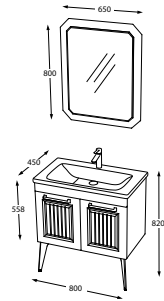

NILE 85

HERO 80

HÜNKAR 100 - 85 - 65