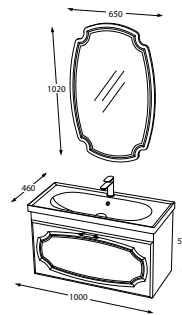

Parlak Beyaz
BATHROOM CABINET
CODE : Y03.100.400.400