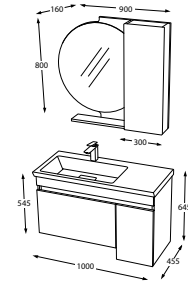

Castel Brown
BATHROOM CABINET
CODE : E20.100.906