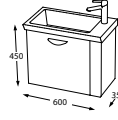

MAXILA 60

MINILA 45

MIDILA 45