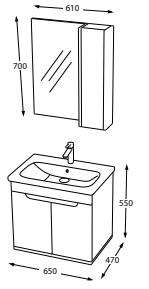

Poplar
BATHROOM CABINET
CODE: E19.100.861.400