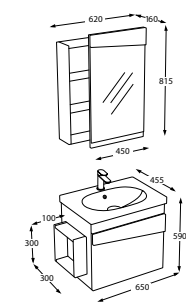

LAPSE

100-85-65