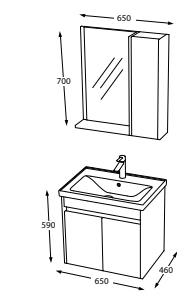

FOÇA

100-80-65-55