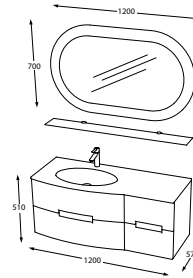

Parlak Beyaz
SIDE CABINET
CODE : Y05.BOY.400.400

HUBER 100-80

Beyaz
BATHROOM CABINET
CODE : R01.120.851.906

Siyah / Beyaz
BATHROOM CABINET
CODE : R01.120.851.907

Beyaz
BATHROOM CABINET
CODE : R01.BOY.851.906