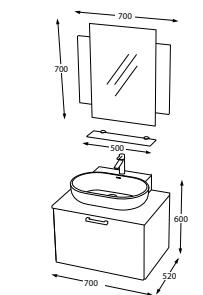

MAYA

130-100-70