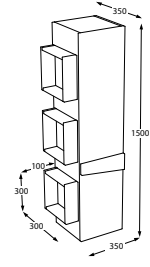

Violin Latte
BATHROOM CABINET
CODE : F21.100.298.108