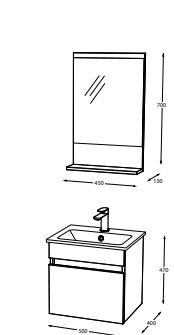

TOME

80-60-50