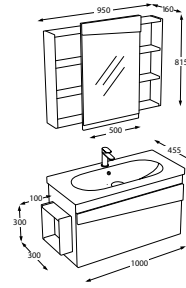

Violin Matt White
BATHROOM CABINET
CODE : F21.100.298.105