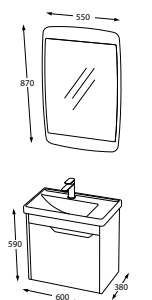

Lead
BATHROOM CABINET
CODE: K01.100.113.875

Lead
BATHROOM CABINET
CODE: K01.080.113.875

Lead
BATHROOM CABINET
CODE: K01.060.113.875

Lead
SIDE CABINET
CODE: K01.BOY R.113.875

RADO

100-80-60

Castel Grey
BATHROOM CABINET
CODE : E20.100.908