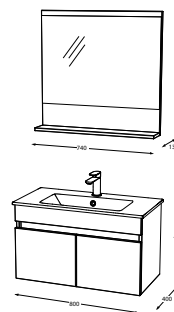

Latte
BATHROOM CABINET
CODE : F25.080.108