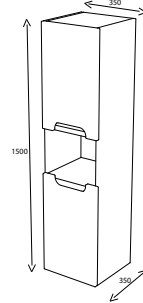

KATIA

120-90-60