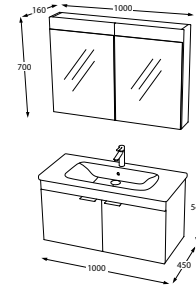

Violin Matt White
BATHROOM CABINET
CODE : F22.100.298.105