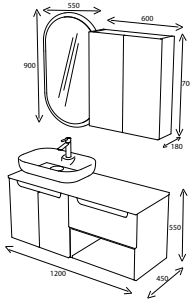

KATIA

120-90-60