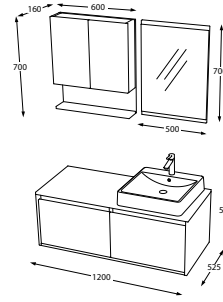

Pine Matt White
BATHROOM CABINET
CODE : F23.120.297.105