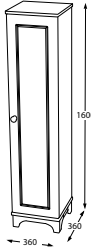

MODA 100-80-65

BEYKOZ 100-80-65

COSMOS 90