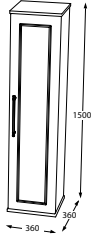

MODA 100-80-65

BEYKOZ 100-80-65

COSMOS 90