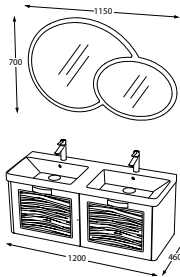

GÜRSU

120-105-80-60-50-49

*Aksesuarlar (Aplik,musluk,havlu askısı vb.) ürüne dahil değildir.

www.biani.com 48