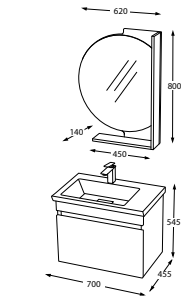

Castel Bone
SIDE CABINET
CODE : E20.BOY R.907

YORK 100-85-70

Plane
BATHROOM CABINET
CODE : E11.100.860.400

Plane
BATHROOM CABINET
CODE : E11.080.860.400

Plane
BATHROOM CABINET
CODE : E11.065.860.400

Plane
BATHROOM CABINET
CODE : E11.055.860.400