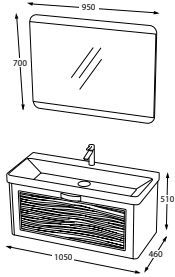

GÜRSU

120-105-80-60-50-49

*Aksesuarlar (Aplik,musluk,havlu askısı vb.) ürüne dahil değildir.

www.biani.com 48