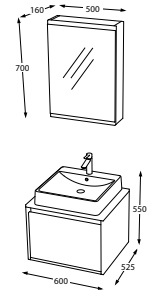

ATLAS 120-90-60