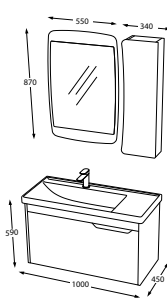

Lead
BATHROOM CABINET
CODE: K01.100.113.875

Lead
BATHROOM CABINET
CODE: K01.080.113.875

Lead
BATHROOM CABINET
CODE: K01.060.113.875

Lead
SIDE CABINET
CODE: K01.BOY R.113.875

RADO

100-80-60

Castel Grey
BATHROOM CABINET
CODE : E20.100.908