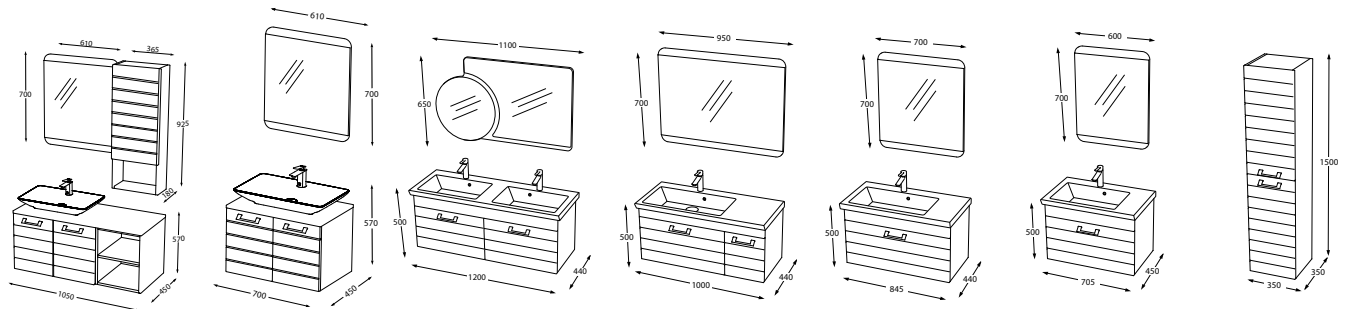

Lead
SIDE CABINET
CODE : E10.BOY R.113.875

LUDO

105-70D / 120-100-85-70

*Tüm ürünlerimiz tasarım tescillidir.

NEW

Ice Blue
BATHROOM CABINET
CODE : E12.120.296.877

Ice Blue
BATHROOM CABINET
CODE : E12.090.296.877