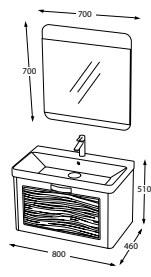

GÜRSU

120-105-80-60-50-49

*Aksesuarlar (Aplik,musluk,havlu askısı vb.) ürüne dahil değildir.

www.biani.com 48