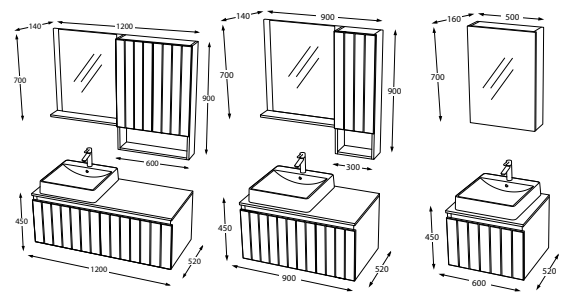

NEVADA

120-90-60