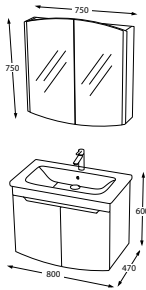

KATRE

120-60 / 100-80-65