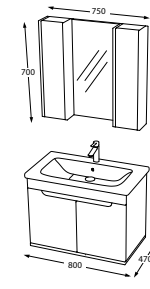

Poplar
BATHROOM CABINET
CODE: E19.100.861.400