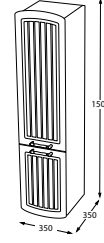

Parlak Beyaz
BATHROOM CABINET
CODE : Y04.100.400.400

Parlak Beyaz
BATHROOM CABINET
CODE : Y04.80.400.400

Gold
SIDE CABINET
CODE : Y04.BOY.400.320

Parlak Beyaz
SIDE CABINET
CODE : Y04.BOY.400.400

PERA 100-80