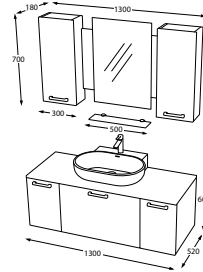

Violin Matt White
BATHROOM CABINET
CODE : E09.130.298.105