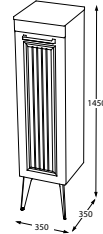

Latte Massive
BATHROOM CABINET
CODE : Y06.080.105.970

White Massive
SIDE CABINET
CODE : Y06.BOY R. 105.971

Latte Massive
SIDE CABINET
CODE : Y06.BOY R. 105.970

HERO 80

Gold
BATHROOM CABINET
CODE : Y03.100.400.320