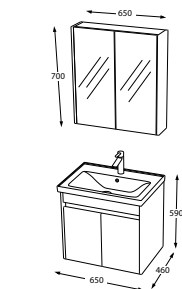

BODRUM

100-80-65