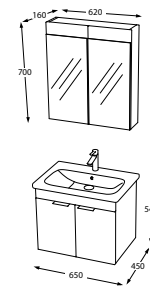

FETHİYE 100-80-65