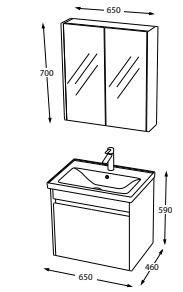

KONAK

100-80-65