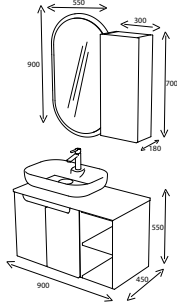

KATIA

120-90-60