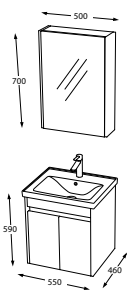

Matt White
BATHROOM CABINET
CODE : E16.100.103.103