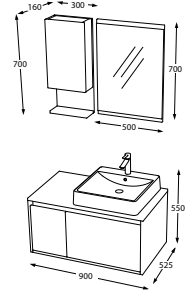

Pine Latte
BATHROOM CABINET
CODE : F23.120.297.108