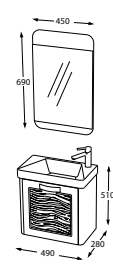

GÜRSU

120-105-80-60-50-49

*Aksesuarlar (Aplik,musluk,havlu askısı vb.) ürüne dahil değildir.

www.biani.com 48