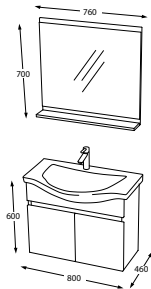

Matt White
BATHROOM CABINET
CODE : F19.065.103

Matt White
BATHROOM CABINET
CODE : F19.055.103

Matt White
BATHROOM CABINET
CODE : F19.045.103

Matt White
SIDE CABINET
CODE : F19.B0Y.103

Aybe Kahve
BATHROOM CABINET
CODE: F09.100.102