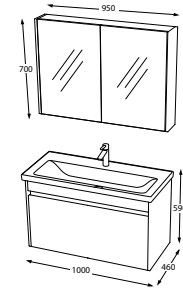

Matt White
BATHROOM CABINET
CODE: F15.100.103.103