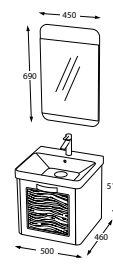

GÜRSU

120-105-80-60-50-49

*Aksesuarlar (Aplik,musluk,havlu askısı vb.) ürüne dahil değildir.

www.biani.com 48