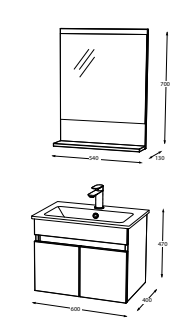

Matt Grey
BATHROOM CABINET
CODE : F25.080.106