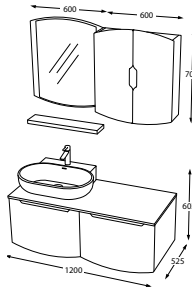

KATRE

120-60 / 100-80-65