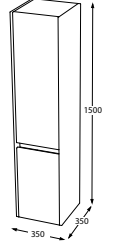

Matt Grey
BATHROOM CABINET
CODE: F15.100.106.103