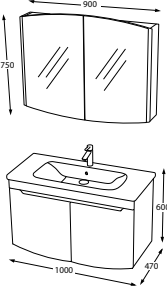

KATRE

120-60 / 100-80-65