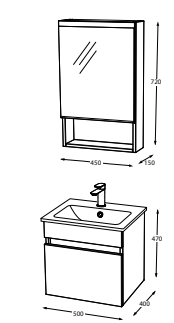

DALYAN

80-60-50

NEW