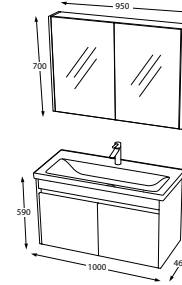

Safir Meşe
BATHROOM CABINET
CODE: F20.100.810.103

Safir Meşe
BATHROOM CABINET
CODE: F20.080.810.103

Safir Meşe
BATHROOM CABINET
CODE: F20.065.810.103

Safir Meşe
SIDE CABINET
CODE: F20.BOY.810.103

Matt White
BATHROOM CABINET
CODE: F20.100.103.103