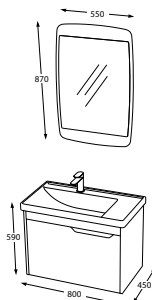

Lead
BATHROOM CABINET
CODE: K01.100.113.875

Lead
BATHROOM CABINET
CODE: K01.080.113.875

Lead
BATHROOM CABINET
CODE: K01.060.113.875

Lead
SIDE CABINET
CODE: K01.BOY R.113.875

RADO

100-80-60

Castel Grey
BATHROOM CABINET
CODE : E20.100.908