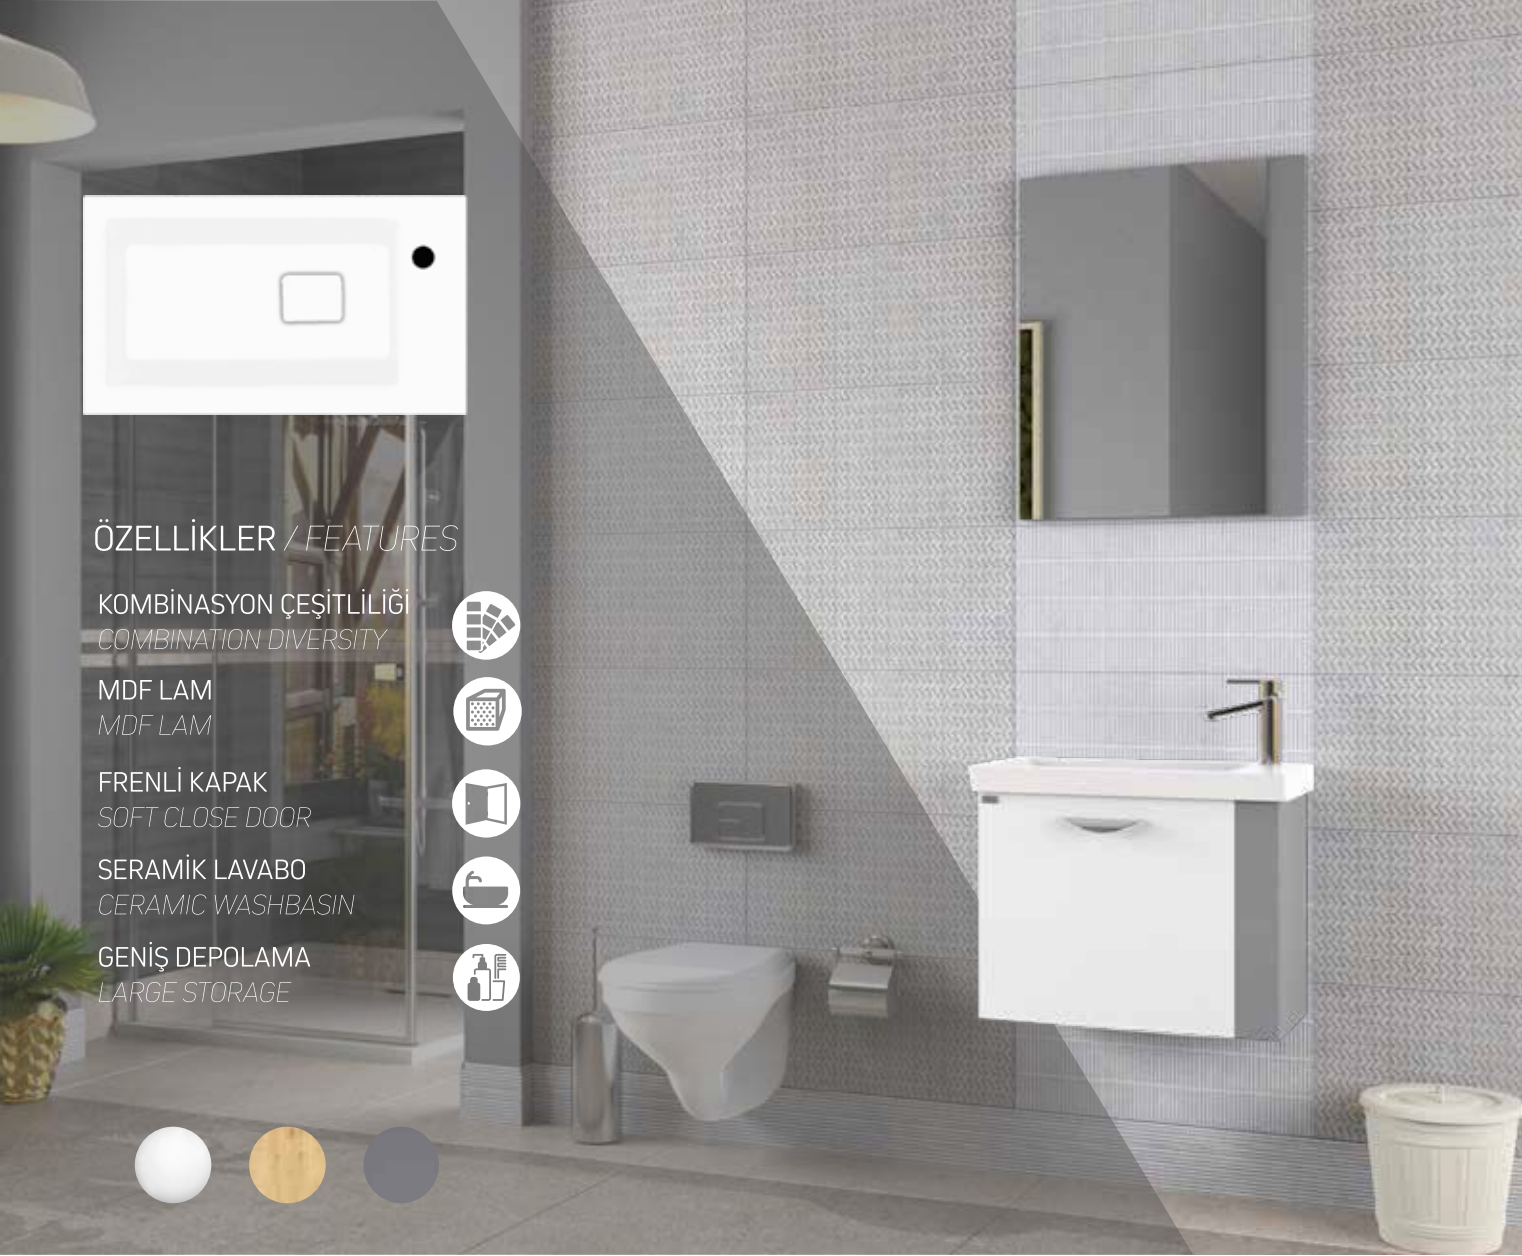

ÖZELLİKLER / FEATURES

KOMBİNASYON ÇEŞİTLİLİĞİ
COMBINATION DIVERSITY

MDF LAM
MDF LAM

FRENLİ KAPAK
SOFT CLOSE DOOR

SERAMİK LAVABO
CERAMIC WASHBASIN

GENİŞ DEPOLAMA
LARGE STORAGE

Mini
Form
SERIES

MAXILA
60