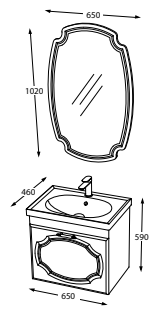

Parlak Beyaz
BATHROOM CABINET
CODE : Y03.100.400.400