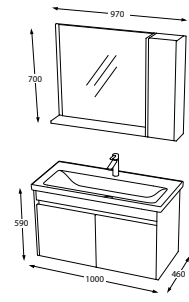

Matt White
BATHROOM CABINET
CODE : E16.100.103.103