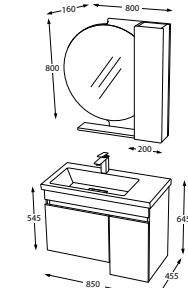

Castel Bone
BATHROOM CABINET
CODE : E20.100.907