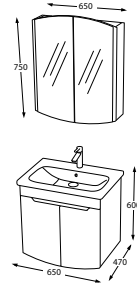

KATRE

120-60 / 100-80-65