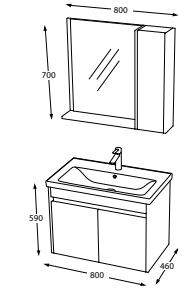

Matt Grey
BATHROOM CABINET
CODE : E16.100.106.103