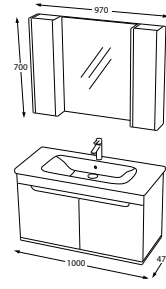

Poplar
BATHROOM CABINET
CODE: E19.100.861.400