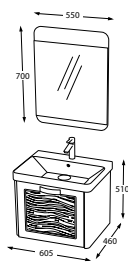

GÜRSU

120-105-80-60-50-49

*Aksesuarlar (Aplik,musluk,havlu askısı vb.) ürüne dahil değildir.

www.biani.com 48