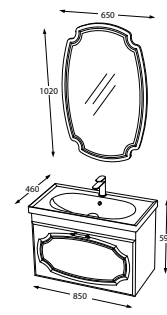

Parlak Beyaz
BATHROOM CABINET
CODE : Y03.100.400.400