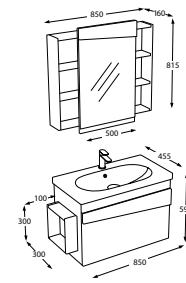

Violin Latte
BATHROOM CABINET
CODE : F21.100.298.108