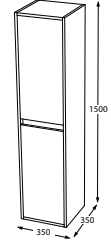

ATLAS 120-90-60