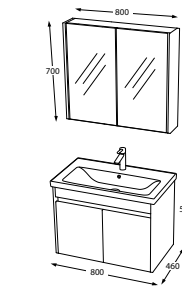

Matt Grey
BATHROOM CABINET
CODE: F20.100.106.103