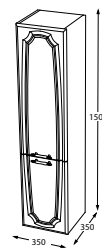

HÜNKAR 100 - 85 - 65