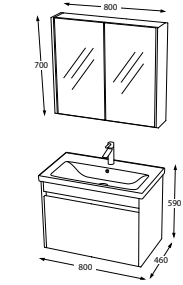

Safir Meşe
SIDE CABINET
CODE: F20.BOY.810.103

Matt White
BATHROOM CABINET
CODE: F15.100.103.103

Matt White
BATHROOM CABINET
CODE: F15.080.103.103

Matt White
BATHROOM CABINET
CODE: F15.065.103.103

Matt White
SIDE CABINET
CODE: F20.BOY.103.103