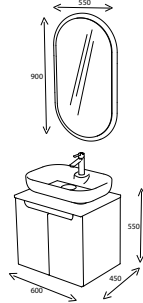

KATIA

120-90-60