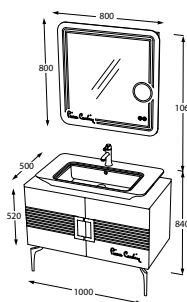

Ocean Blue Black
BOY DOLABI
SIDE CABINET
KOD / CODE
N07.BOY R.102.002
N07.BOY L.102.002