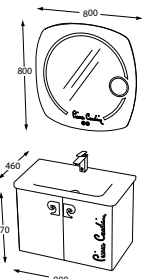

Matte Anthracite
BANYO DOLABI
BATHROOM CABINET
KOD / CODE N08.060.851.868