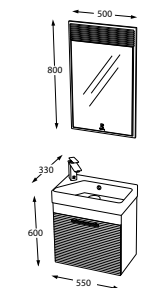

Matt Anthracite
BOY DOLABI / SIDE CABINET
KOD / CODE W010.BOY.297.868