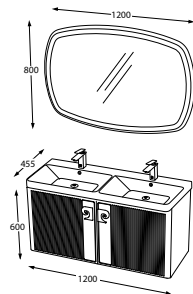

Antique White Willow
BANYO DOLABI
BATHROOM CABINET
KOD / CODE V15.105.102.930