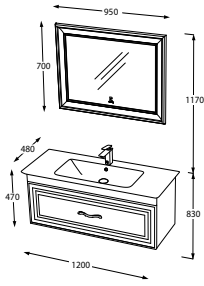

Matt Mocha
BOY DOLABI /SİDE CABINET
KOD / CODE N03.BOY L.851.961

Dore
BANYO DOLABI
BATHROOM CABINET
KOD/COÖDE N02.120.951.001

Lame
BANYO DOLABI
BATHROOM CABINET
KOD/COÖDE N02.120.951.002

Dore
BANYO DOLABI
BATHROOM CABINET
KOD/COÖDE N02.105.951.001