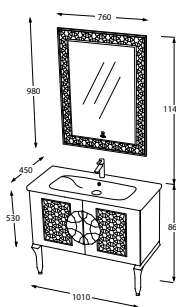

Walnut
BOY DOLABI / SIDE CABINET
KOD / CODE W05.080.913