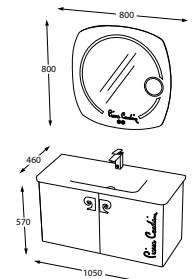

Matte Anthracite
BANYO DOLABI
BATHROOM CABINET
KOD / CODE N08.080.851.868