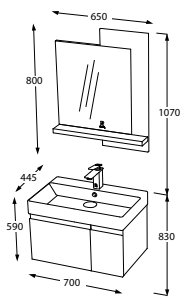

Matt Anthracite Olive
BANYO DOLABI / BATHROOM CABINET
KOD / CODE W09.065.868.920