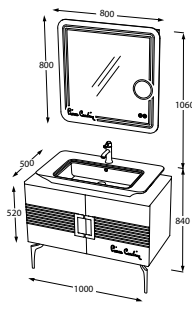

Pine Green Black
BOY DOLABI
SIDE CABINET
KOD / CODE N07.BOY R.943.002
N07.BOY L.943.002