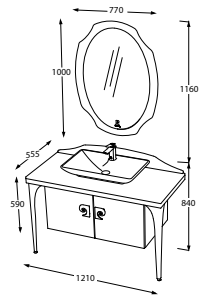

White Gold
BOY DOLABI
SIDE CABINET
KOD / CODE LU1.BOY.909