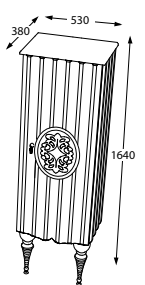

Pearl White
BANYO DOLABI / BATHROOM CABINET
KOD / CODE AV1.145.901