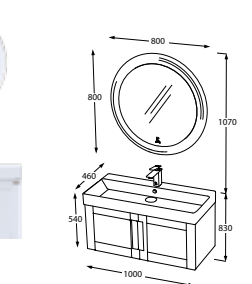

Antique White
BANYO DOLABI
BATHROOM CABINET
KOD / CODE W08.100.102