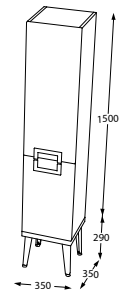

Pearl White
BANYO DOLABI / BATHROOM CABINET
KOD / CODE AV8.145.901