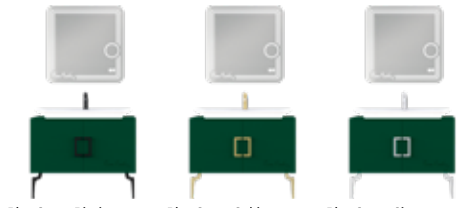

Pine Green Black
BANYO DOLABI
BATHROOM CABINET
KOD / CODE N06.100.943.002

Pine Green Gold
BANYO DOLABI
BATHROOM CABINET
KOD / CODE N06.100.943.003

Pine Green Chrome
BANYO DOLABI
BATHROOM CABINET
KOD / CODE N06.100.943.004