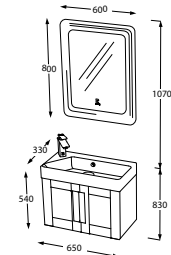

Matt Anthracite
BOY DOLABI / SİDE CABINET
KOD / CODE W08.BOY R.868
KOD / CODE W08.BOY L.868

Matt Mocha
BOY DOLABI / SİDE CABINET
KOD / CODE W08.BOY R.961
KOD / CODE W08.BOY L.961

Antique White
BOY DOLABI / SİDE CABINET
KOD / CODE W08.BOY R.102
KOD / CODE W08.BOY L.102