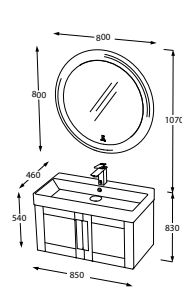

Matt Anthracite
BANYO DOLABI
BATHROOM CABINET
KOD / CODE W08.070.868

Matt Mocha
BANYO DOLABI
BATHROOM CABINET
KOD / CODE W08.070.961

Antique White
BANYO DOLABI
BATHROOM CABINET
KOD / CODE W08.070.102