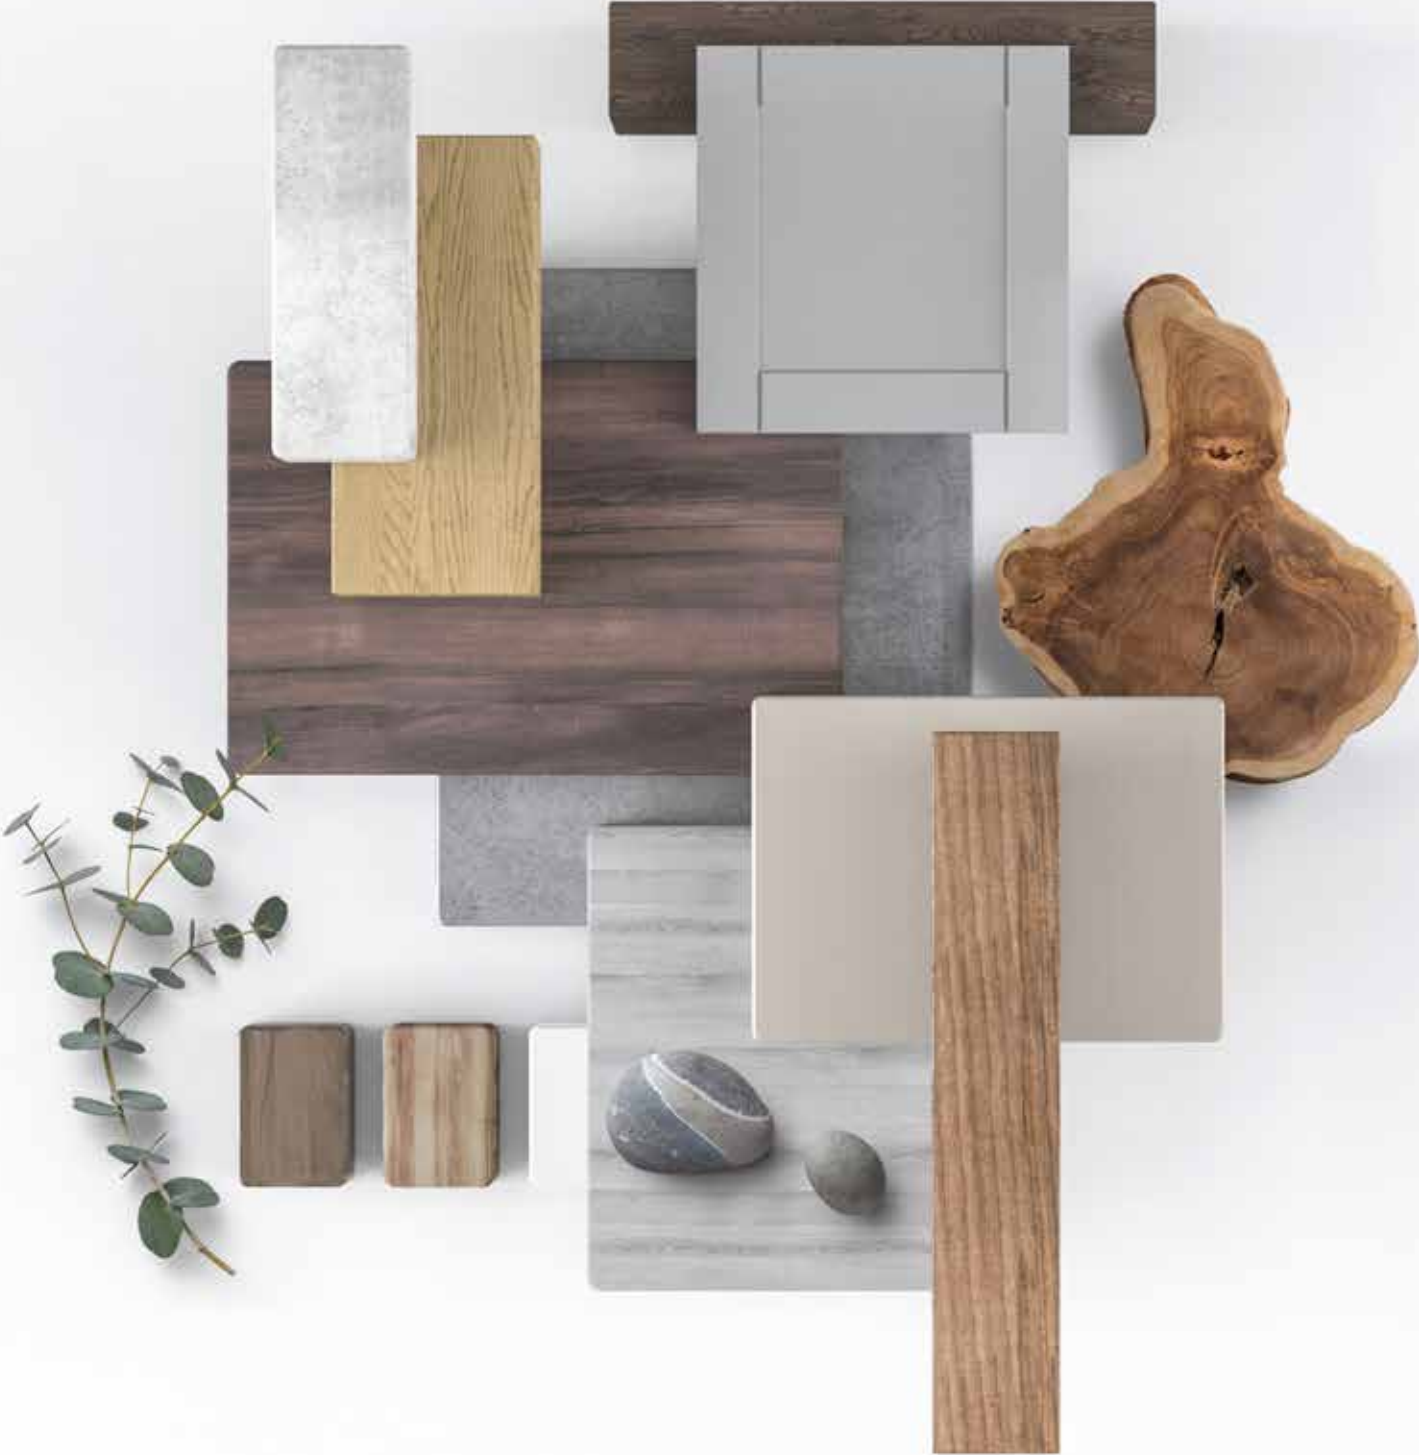

Woody

SERIES