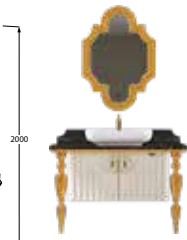

Black Gold
BANYO DOLABI
BATHROOM CABINET
KOD / CODE V11.121.911