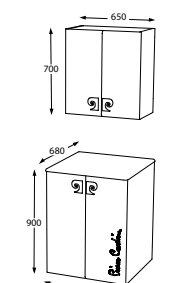

Matte Anthracite
ÇAMAŞIR SEPETLİ DOLAP
LAUNDRY BASKET CABINET
KOD / CODE N03.BOY S.851.868