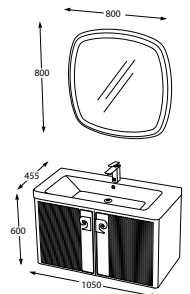

Antique White Willow
BANYO DOLABI
BATHROOM CABINET
KOD / CODE V15.080.102.930