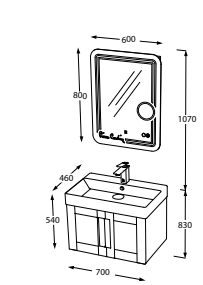

Matt Anthracite
BANYO DOLABI
BATHROOM CABINET
KOD / CODE W11.065.868