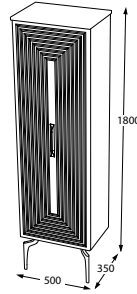

Antique White Black
BANYO DOLABI
BATHROOM CABINET
KOD / CODE
N05.100.102.002