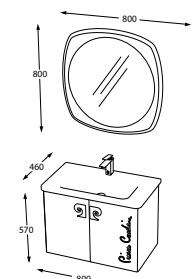

Matte Anthracite
BANYO DOLABI
BATHROOM CABINET
KOD / CODE N03.060.851.868