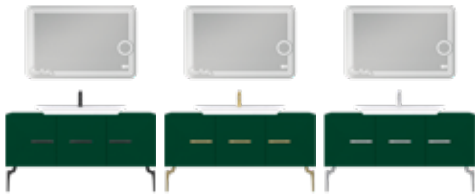

Pine Green Black
BANYO DOLABI
BATHROOM CABINET
KOD / CODE
N04.150.943.002

Pine Green Gold
BANYO DOLABI
BATHROOM CABINET
KOD / CODE
N04.150.943.003

Pine Green Chrome
BANYO DOLABI
BATHROOM CABINET
KOD / CODE
N04.150.943.004