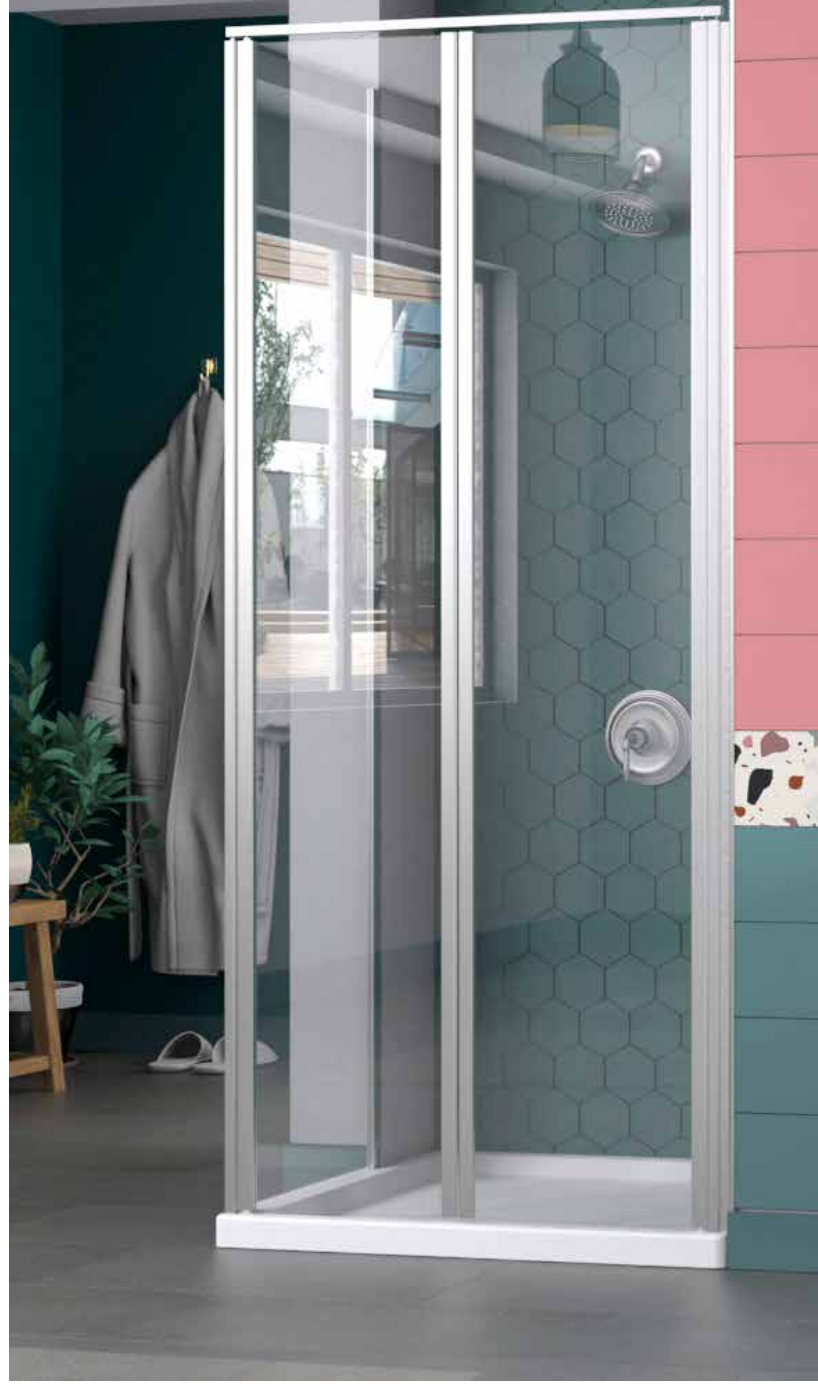

SERAMİK LAVABO
CERAMIC WASHBASIN

GENİŞ DEPOLAMA
LARGE STORAGE

pierre cardin
BATH

Seasons

SERIES

AUTUMN

100 - 85 - 70

ÖZELLİKLER / FEATURES