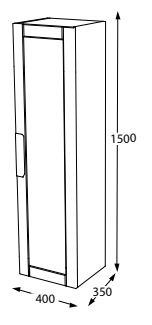

Matt Anthracite Olive
BANYO DOLABI / BATHROOM CABINET
KOD / CODE W09.100.868.920

Matt Anthracite Alnus
BANYO DOLABI / BATHROOM CABINET
KOD / CODE W09.100.868.921