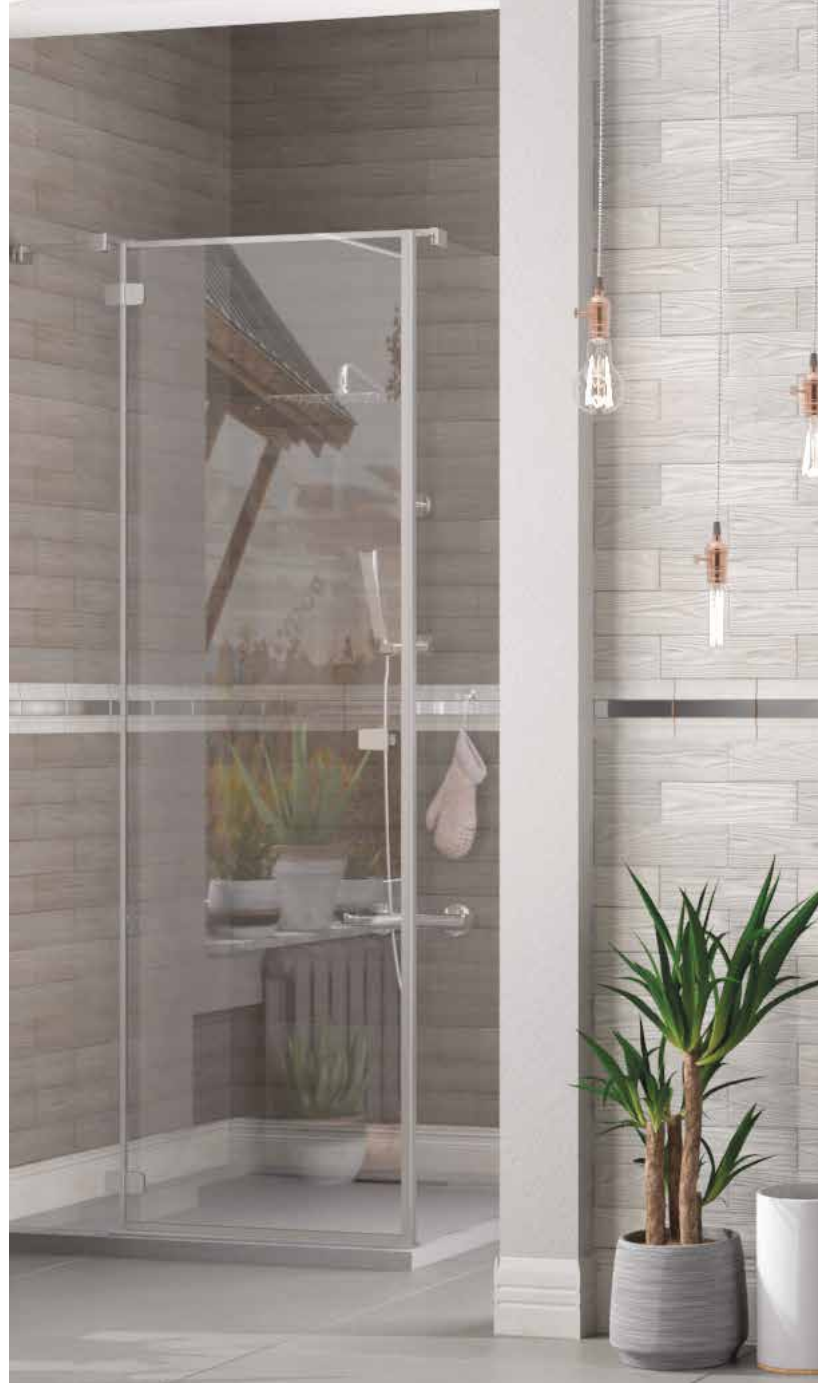

Woody

SERIES

ZEN

100 - 85 - 70 - 65 - 55

ÖZELLİKLER / FEATURES

KOMBİNASYON ÇEŞİTLİLİĞİ
COMBINATION DIVERSITY

ÖLÇÜ SEÇENEĞİ
MEASURING OPTION

TERMOFORM KAPLAMA
THERMOFORM COVERING

ÇEKMECE
DRAWER

FRENLİ KAPAK
SOFT CLOSE DOOR

SERAMİK LAVABO
CERAMIC WASHBASIN

GENİŞ DEPOLAMA
LARGE STORAGE

pierre cardin

BATH