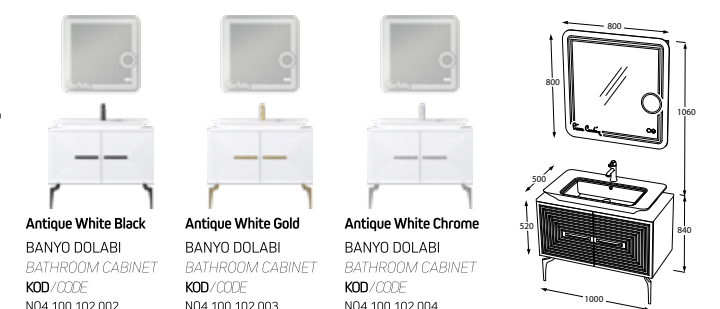

Antique White Black
BANYO DOLABI
BATHROOM CABINET
KOD / CODE NO4.100.102.002

Antique White Gold
BANYO DOLABI
BATHROOM CABINET
KOD / CODE NO4.100.102.003

Antique White Chrome
BANYO DOLABI
BATHROOM CABINET
KOD / CODE NO4.100.102.004