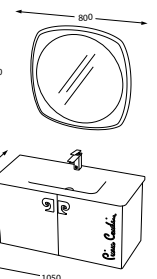

Matte Anthracite
BANYO DOLABI
BATHROOM CABINET
KOD / CODE N03.080.851.868