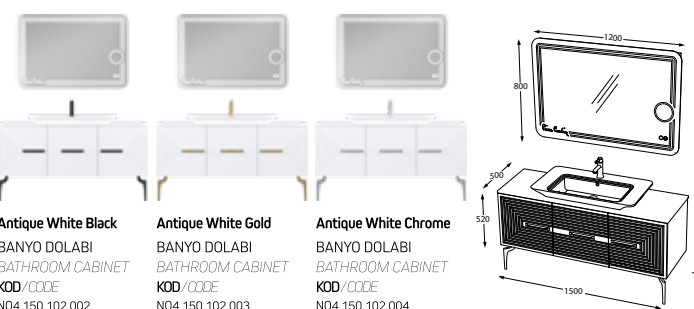

Antique White Black
BANYO DOLABI
BATHROOM CABINET
KOD / CODE NO4.150.102.002

Antique White Gold
BANYO DOLABI
BATHROOM CABINET
KOD / CODE NO4.150.102.003

Antique White Chrome
BANYO DOLABI
BATHROOM CABINET
KOD / CODE NO4.150.102.004