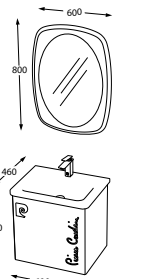

Matt Mocha
BANYO DOLABI
BATHROOM CABINET
KOD / CODE N03.105.851.961

Matte Anthracite
ÇAMAŞIR MAK. DOLABI
WASHING MACHINE CABINET
KOD / CODE N03.ÇMD.851.868

Antique White
ÇAMAŞIR MAK. DOLABI
WASHING MACHINE CABINET
KOD / CODE N03.ÇMD.851.102