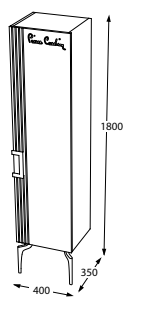

Matte Anthracite
BANYO DOLABI
BATHROOM CABINET
KOD / CODE N08.105.851.868