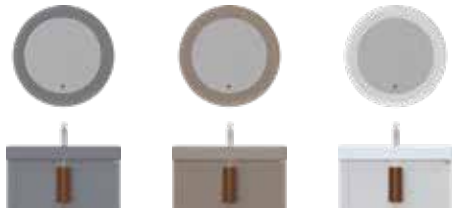

Matt Anthracite
BANYO DOLABI
BATHROOM CABINET
KOD / CODE W08.085.868

Matt Mocha
BANYO DOLABI
BATHROOM CABINET
KOD / CODE W08.085.961

Antique White
BANYO DOLABI
BATHROOM CABINET
KOD / CODE W08.085.102