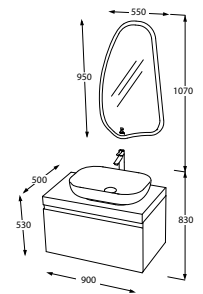

Ice White Chestnut
BOY DOLABI / WALL UNIT
KOD / CODE W01.ST01R.400.912
KOD / CODE W01.ST01L.400.912